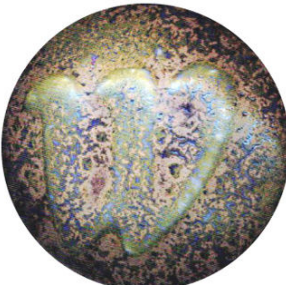

# WESTERN CERAMIC SUPPLY

Is proud to announce the reformulation of several formerly discontinued leaded glazes into a safer UN-LEADED form.

Western's LOW FIRE ART GLAZE line is now available to distributors and customers nationwide. There are some colors you may have seen previously in the leaded series, now completely LEAD-FREE! Plus many NEW colors to choose from. We are also continuously adding new colors to this line, so check back often.

Western's LOW FIRE ART GLAZES are unique in that all have beautiful breaking colors similar to higher fire glazes, from blue to green, or purple to blue, orange to yellow, the combinations are limited only by your imagination! See our newest colors below.

444  
Ice Blue

430  
Silver Spruce

431  
Coral Glow

432  
Moss Green

433  
Navajo Blue

434  
Crater Lake Blue

435  
Moss Meadow

438  
Gold Rush

439  
Silver Blue

440  
Irish Isle

440  
Cactus Skin

442  
Purple Rain

443  
Snowdrift

Western Ceramic Supply

948 Washington St. San Carlos, CA 94070 | 650-592-2333 | 650-592-7271 fax | [www.WesternGlaze.com](http://www.WesternGlaze.com)